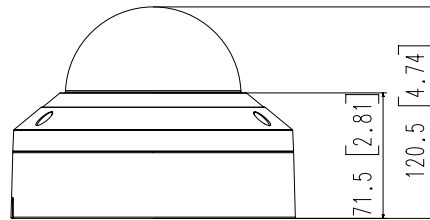

Power Consumption

PoE: Max 12.95W
 12VDC: Max 11.5W
 24VAC: Max 14W

Mechanical
Color / Material

Silver / Stainless(SUS316L)

Product Dimensions / Weight

Ø162x120.5mm(Ø6.38x4.74") / 2.8kg(6.17lb)

- The latest product information / specification can be found at hanwha-security.com
- Design and specifications are subject to change without notice.
- Wisenet is the proprietary brand of Hanwha Techwin, formerly known as Samsung Techwin.

Ø 162 [6.38]

4	파생 MODEL3	XNV-8080RSA
3	파생 MODEL2	XNV-6080RSA
2	파생 MODEL1	XNV-8080RS
1	BASIC MODEL	'18.05.08
No.	MODEL NAME	XNV-6080RS
Unit:mm[inch]		SCALE:1/1
Hanwha Techwin		