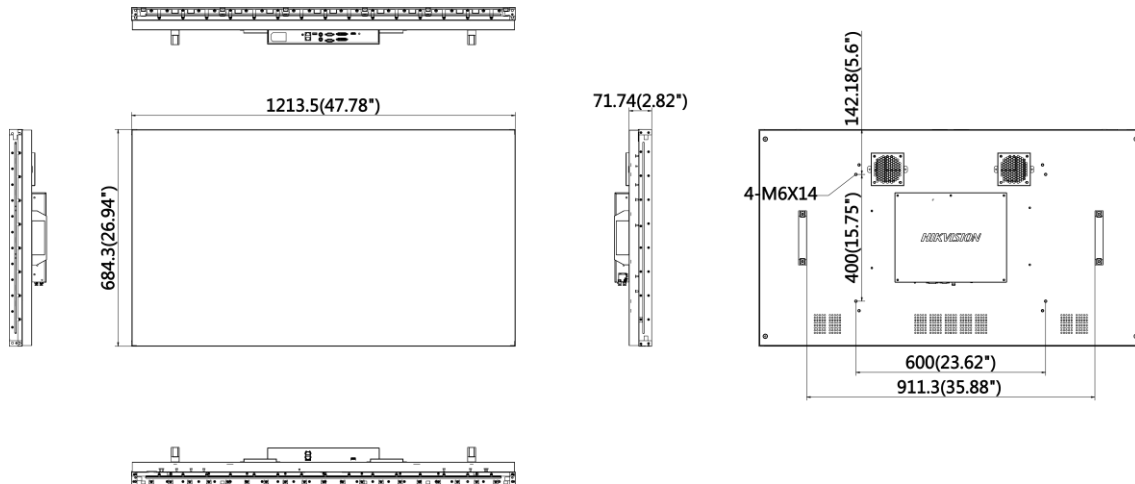

## ▪ Specification

Model		DS-D2055LU-Y
<b>Product Model</b>	Product Model	DS-D2055LU-Y
<b>Display</b>	Screen Size	55 inch
	Active Display Area	1209.6 (H) mm × 680.4 (V) mm
	Backlight	Direct-lit LED backlight
	Pixel Pitch	0.63 mm
	Physical Seam	3.5 mm
	Bezel Width	2.3 mm (top/left), 1.2 mm (bottom/right)
	Resolution	1920 × 1080@60 Hz (downward compatible)
	Brightness	500 cd/m <sup>2</sup>
	Viewing Angle	Horizontal 178°, vertical 178°
	Color Depth	8 bit, 16.7 M
	Contrast Ratio	1200:1
	Response Time	8 ms
	Color Gamut	72% NTSC
	Surface Treatment	Haze 25%, 3H
<b>Interface</b>	Video & Audio Input	HDMI × 1, DVI × 1, VGA × 1, DP× 1, USB × 1
	Video & Audio Output	DP × 1, HDMI × 1
	Control Interface	RS232 IN × 1, RS232 OUT × 1
<b>Power</b>	Power Supply	100-240 VAC, 50/60 Hz
	Power Consumption	≤ 187 W
	Standby Consumption	≤ 0.5 W
<b>Working Environment</b>	Working Temperature	0°C to 40°C (32°F to 104°F)
	Working Humidity	10% to 80% RH (non-condensing)
	Storage Temperature	-20°C to 60°C (-4°F to 140°F)
	Storage Humidity	10% to 80% RH (non-condensing)
<b>General</b>	Casing Material	SECC
	VESA	600 (H) mm × 400 (V) mm
	Product Dimension (W × H × D)	1213.5 mm × 684.3 mm × 71.74 mm (47.78" × 26.94" × 2.82")
	Package Dimension (W × H × D)	Carton with two displays: 1404 mm × 910 mm × 464 mm (55.28" × 35.83" × 18.27")
		Carton with a single display: 1404 mm × 910 mm × 464 mm (55.28" × 35.83" × 18.27")
	Net Weight	27.23 ± 0.5 kg (60.03 ± 1.1 lb) for single display
	Gross Weight	Carton with two displays: 58.4 ± 0.5 kg (128.75 ± 1.1 lb) Carton with a single display: 31.1 ± 0.5 kg (68.56 ± 1.1 lb)
Packing List	LCD display × 1, power cable × 1, network cable × 1, 2-meter HDMI cable × 1, screw × 4, remote control × 1, IR receiver × 1, CD-ROM × 1, RS-232 converter × 1, quick start guide × 1	

## Dimension

Distributed by