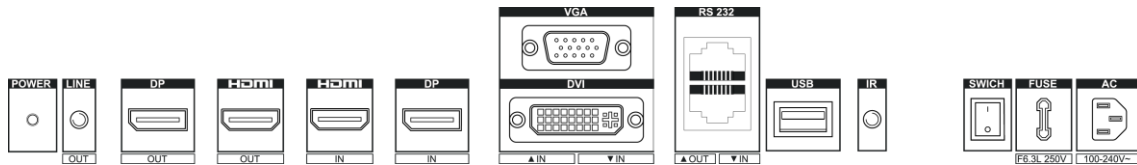

▪ Physical Interface

Interface	Description	Interface	Description
POWER	Power indicator	DVI IN	DVI-I input interface for digital signals
LINE OUT	Audio output interface for analog signals	RS 232 OUT	Serial loopback output interface
DP OUT	DP output interface for digital signals	RS 232 IN	Serial input interface
HDMI OUT	HDMI output interface for digital signals	USB	USB interface
HDMI IN	HDMI input interface for digital signals	IR	IR input interface
DP IN	DP input interface for digital signals	SWITCH	Switch button
VGA IN	VGA input interface for analog signals	-	-