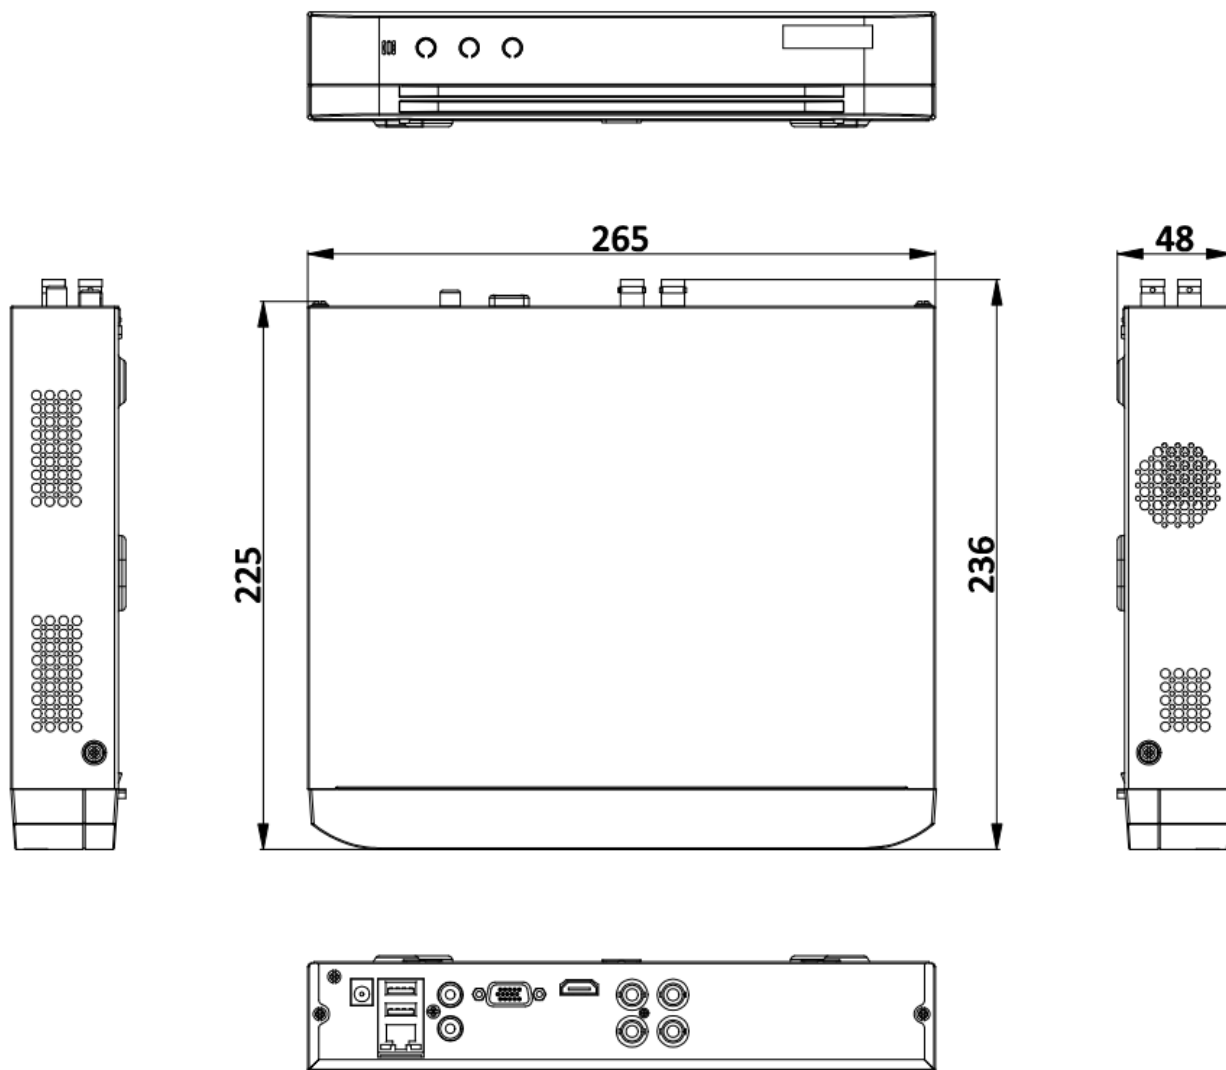

USB Interface	Real panel: 2 × USB 2.0
General	
Power Supply	12 VDC, 1.5 A
Consumption	≤ 8 W (without HDD)
Working Temperature	-10 °C to +55 °C (+14 °F to +131 °F)
Working Humidity	10% to 90%
Dimension (W × D × H)	265 × 225 × 48 mm (10.4 × 8.9 × 1.9 inch)
Weight	≤ 1 kg (without HDD, 2.2 lb.)

Dimension

scale/1:1;Unit/mm

Physical Interface

No.	Description	No.	Description
1	Video and coaxial audio in	5	AUDIO IN, RCA connector
2	HDMI interface	6	LAN network interface and USB interface
3	VGA interface	7	12 VDC power input
4	AUDIO OUT, RCA connector	8	GND