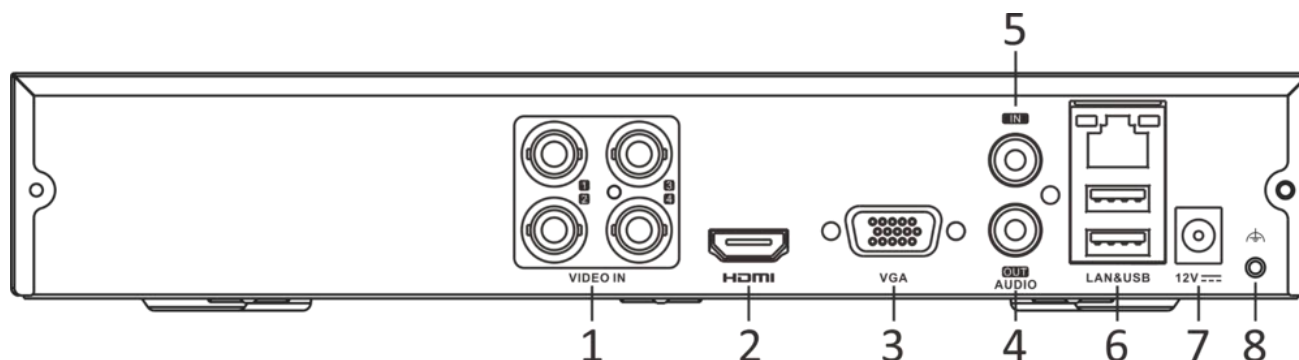

USB Interface	Real panel: 2 × USB 2.0
General	
Power Supply	12 VDC, 1.5 A
Consumption	≤ 8 W (without HDD)
Working Temperature	-10 °C to +55 °C (+14 °F to +131 °F)
Working Humidity	10% to 90%
Dimension (W × D × H)	265 × 225 × 48 mm (10.4 × 8.9 × 1.9 inch)
Weight	≤ 1 kg (without HDD, 2.2 lb.)

Dimension

scale/1:1;Unit/mm

Physical Interface

No.	Description	No.	Description
1	Video and coaxial audio in	5	AUDIO IN, RCA connector
2	HDMI interface	6	LAN network interface and USB interface
3	VGA interface	7	12 VDC power input
4	AUDIO OUT, RCA connector	8	GND