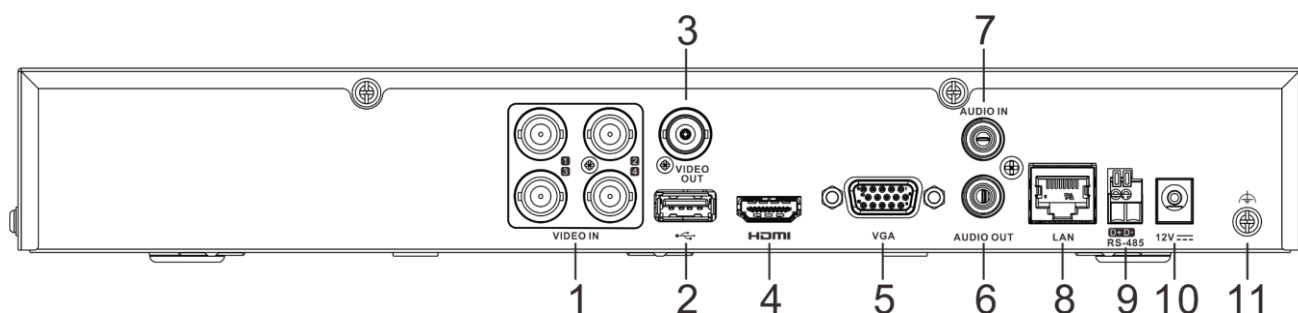

Physical Interface

No.	Description	No.	Description
1	VIDEO IN	7	AUDIO IN, RCA connector
2	USB interface	8	LAN network interface
3	VIDEO OUT	9	RS-485 serial interface
4	HDMI interface	10	12 VDC power input
5	VGA interface	11	GND
6	AUDIO OUT, RCA connector		

Available Model

iDS-7204HUHI-M1/FA

Headquarters

No.555 Qianmo Road, Binjiang District,
Hangzhou 310051, China
T +86-571-8807-5998
www.hikvision.com

Follow us on social media to get the latest product and solution information.

Hikvision

HikvisionHQ

HikvisionHQ

Hikvision_Global

Hikvision
Corporate Channel

hikvisionhq