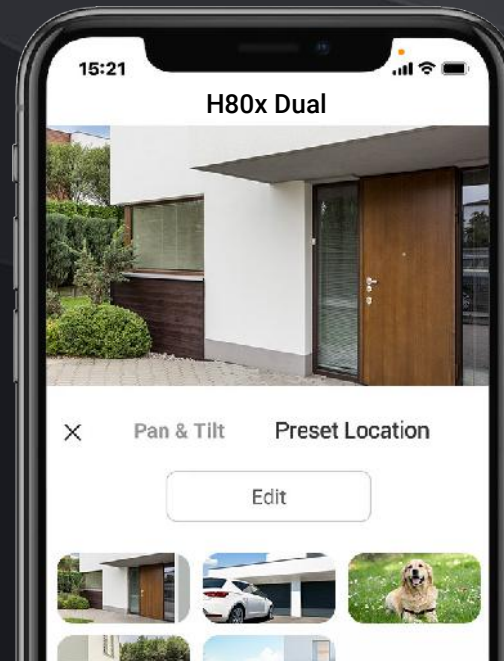

Patrol automatically for areas that matter

The H80x Dual monitors your property vigilantly with its unique patrol mode. It pans and tilts precisely to your pre-set viewpoints, automating the whole security check routines for greater peace of mind.

Patrol horizontally

Follow pre-set 4 points

Adjustable sound and light alarm

The camera offers an additional level of security with its active defense function. When it notices intruders, it triggers a powerful siren and flashes at them with two spotlights⁴ to warn them on the spot. What's more, users can flexibly adjust the sound and light alarm settings to suit their preferences.

Garage

Front Yard

Front Door

One click return to the preset location

You can use the EZVIZ App to set up 12 most frequently used vision spots, so that the H80x Dual adeptly navigates back to your preferred viewing angle with just one click.