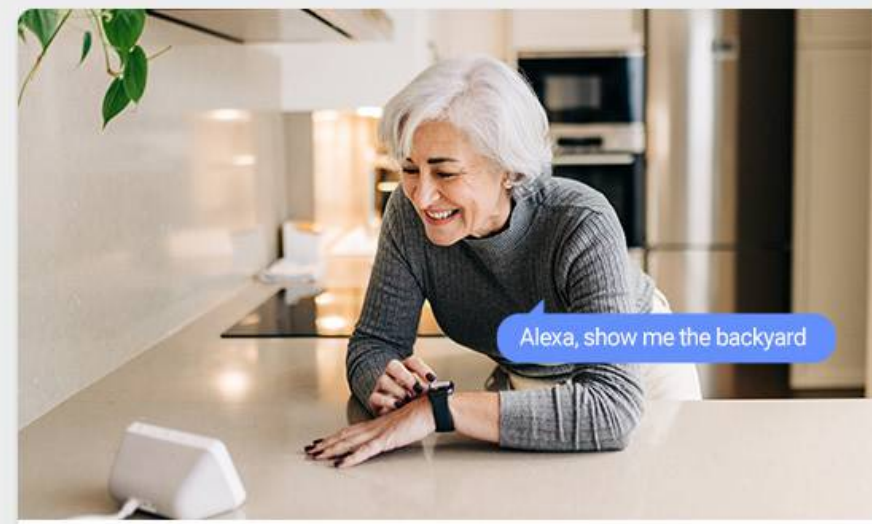

Garage

Front Yard

Front Door

One click return to the preset location

You can use the EZVIZ App to set up 12 most frequently used vision spots, so that the H80x Dual adeptly navigates back to your preferred viewing angle with just one click.

Greeting can be this easy

Enjoy two-way communications by simply using your phone. Or, pre-record specific voice messages that automatically play when people are detected on camera.

More convenience for various needs

Durable design for outdoor

To better protect your property, the camera is weatherproof to deliver long-standing performance, even in tough weather conditions.

Dual storage options for important moments

The camera automatically saves detection-triggered history videos. You can choose to secure them on a large local storage card, or simply by subscribing to the EZVIZ CloudPlay.³

Smart integration for hands-free control

The camera supports easy integration to your existing voice assistants. You can pull up the video feed by simply saying "Alexa" or "Hey Google".²

H.265 for enhanced video experience