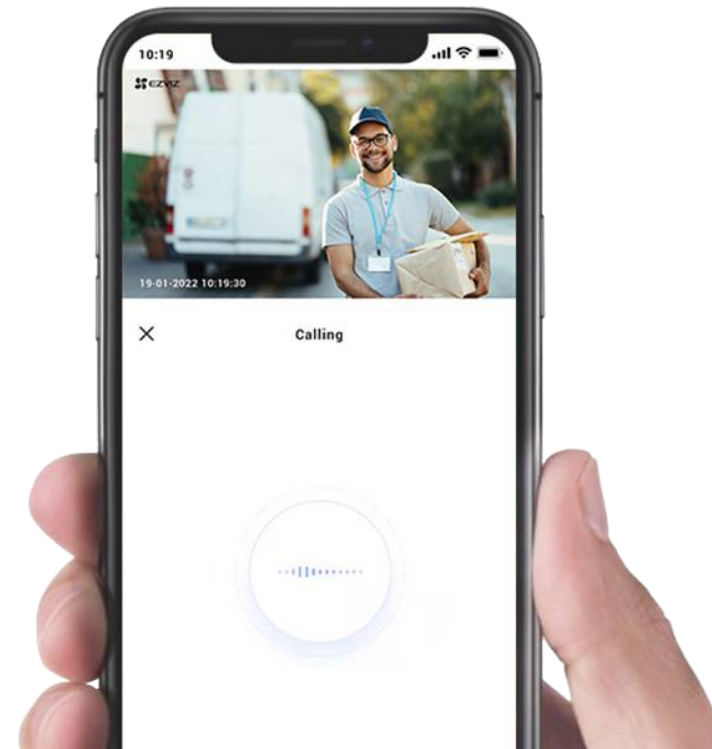

Patrol horizontally

Follow pre-set 4 points

Adjustable sound and light alarm

The camera offers an additional level of security with its active defense function. When it notices intruders, it triggers a powerful siren and flashes at them with two spotlights⁴ to warn them on the spot. What's more, users can flexibly adjust the sound and light alarm settings to suit their preferences.

Garage

Front Yard

Front Door

One click return to the preset location

You can use the EZVIZ App to set up 12 most frequently used vision spots, so that the H80x Dual adeptly navigates back to your preferred viewing angle with just one click.

Greeting can be this easy

Enjoy two-way communications by simply using your phone. Or, pre-record specific voice messages that automatically play when people are detected on camera.

More convenience for various needs

Durable design for outdoor

To better protect your property, the camera is weatherproof to deliver long-standing performance, even in tough weather conditions.

Dual storage options for important moments

The camera automatically saves detection-triggered history videos. You can choose to secure them on a large local storage card, or simply by subscribing to the EZVIZ CloudPlay.³