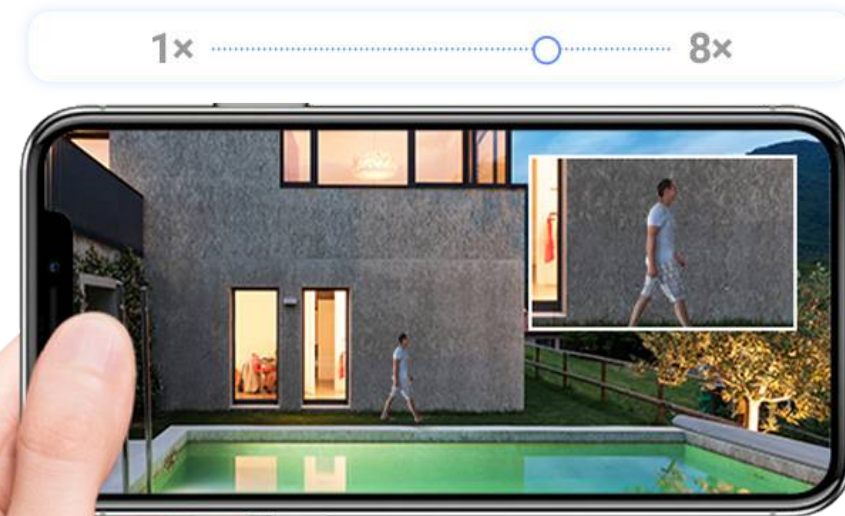

ColorFULL means colorful details, fully presented

The camera faithfully captures reality in even ultra-low-light conditions – it recreates the colors with the correct light and shadow ratios throughout the entire scene, without uneven brightness or dark corners. It helps you capture finer detail, stay aware of a lurking situation and reduce the nuisance of flashes.

**Down to
0.01 Lux**

Less Energy Cost with
Little Illumination Needed

No Light Pollution Caused
by Dazzling Spotlights

Less False Alarms Triggered
by Insects Drawn to Light

Clearer License Plates
with Less Light Reflected

Color Night Vision with Spotlights

Black-and-White Night Vision

Detect smartly for events that you care

No need to constantly check your door or rush to the backyard when you hear absurd noises. The H80x Dual helps you be aware of every person or vehicle visit. It notifies about people and vehicles in motion, and reduces unnecessary alerts triggered by objects in your surroundings.

Track and focus with a zoom, all automatically

With its smart tracking ability, the H80x Dual ensures that no event easily disappears from a static camera view. Once identifying human actions, it automatically rotates and zooms in to capture the unfolding activity with a complete video recording.