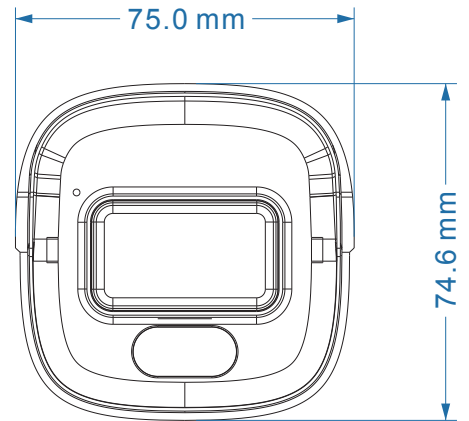

Appearance

Optional Accesories

Mount Bracket

PM-YH0103-W
Junction box

PM-YH0104-W
Junction box

PM-YH0301-W
Junction box

Disclaimer:

Panasonic accepts no responsibility or liability for the performance of the network, nor for any third-party products used in conjunction with this system. Product dimensions and masses are approximate. Specifications are subject to change without notice.