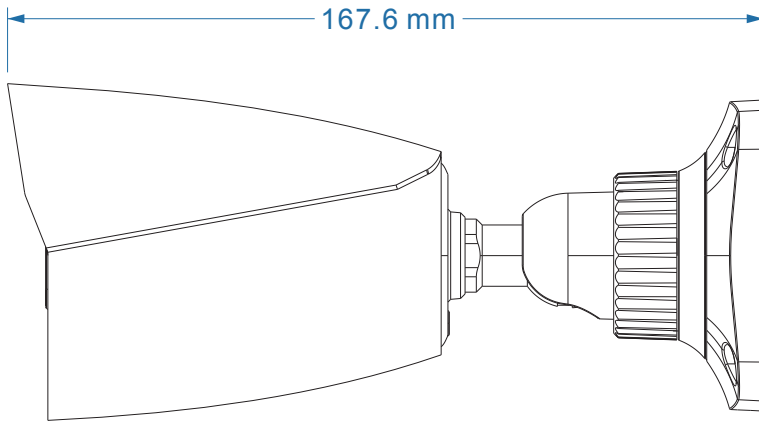

Appearance

Optional Accesories

Mount Bracket

PM-YH0103-W
Junction box

PM-YH0104-W
Junction box

PM-YH0301-W
Junction box

Disclaimer:

Panasonic accepts no responsibility or liability for the performance of the network, nor for any third-party products used in conjunction with this system. Product dimensions and masses are approximate. Specifications are subject to change without notice.