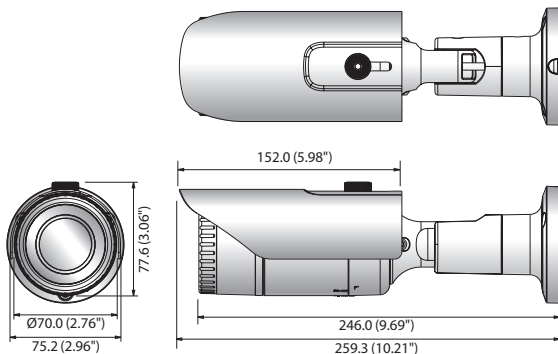

# QNO-8010R/8020R/8030R

5 MP Network IR Bullet Camera

## Key Features

- 5 Megapixel (2592 x 1944) resolution
- 2.8mm/4mm/6mm fixed lens
- 0.15Lux (Color), 0Lux (B/W, IR LED on)
- 30fps@5 MP (H.265 / H.264)
- H.265, H.264, MJPEG codec support, Multiple streaming
- Day & Night, WDR (120dB)
- Defocus detection, Directional/Virtual Line detection, Motion detection, Enter/Exit, Tampering
- Micro SD / SDHC / SDXC memory slot (Maximum 128GB)
- Hallway view, WiseStream II support
- IR Viewable length 20m/25m/30m
- IP66, IK10, PoE

## Dimensions

Unit : mm (inch)

	QNO-8010R	QNO-8020R	QNO-8030R
Web Viewer	Supported OS : Windows 7, 8.1, 10, Mac OS X 10.10, 10.11, 10.12, 10.13, 10.14 Recommended Browser : Google Chrome Supported Browser : MS Explorer 11, MS Edge, Mozilla Firefox (Windows 64-bit only), Apple Safari (Mac OS X only)		
Memory	512MB RAM, 256MB Flash		
<b>ENVIRONMENTAL</b>			
Operating Temperature / Humidity	-30°C ~ +55°C (-22°F ~ +131°F) / Less than 90% RH * Start up should be done at above -20°C		
Storage Temperature / Humidity	-30°C ~ +60°C (-22°F ~ +140°F) / Less than 90% RH		
Certification	IP66, IK10		
<b>ELECTRICAL</b>			
Input Voltage	PoE (IEEE802.3af, Class3)		
Power Consumption	PoE : Maximum 7.5W, typical 6.1W		
<b>MECHANICAL</b>			
Color / Material	Dark grey / Aluminum		
Product dimensions / weight	Ø70.0 x 246.0mm (Ø2.76 x 9.69"), 680g (1.499 lb)		
Gangbox Compatibility	Single, double, 4" octagon gangbox with optional SBO-100B1		