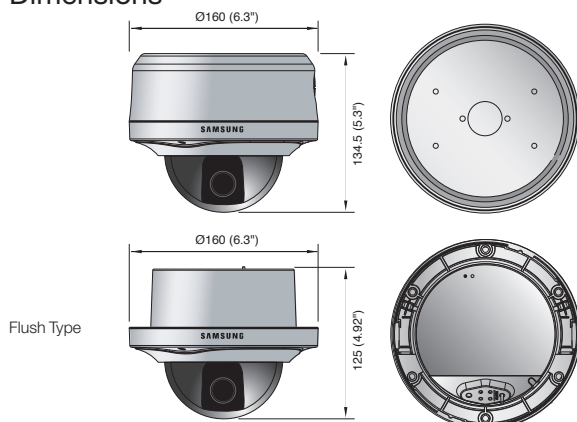

Dimensions

Unit : mm (inch)

Flush Type

Technical Specifications