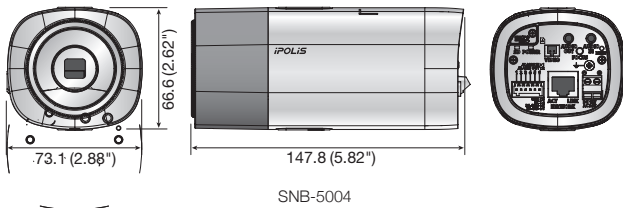

## Key Features

- Max. 1.3M (1280 x 1024) resolution
- 16 : 9 HD (720p) resolution support
- H.264, MPEG-4, MJPEG multiple codec, Multiple streaming
- WDR (130dB), Enhanced DIS, Defog, P-Iris
- Simple focus, Day & Night (ICR) : SNB-5004
- SD/SDHC/SDXC memory slot, Multi-crop streaming
- PoE, Bi-directional audio support

## Dimensions

Unit : mm (inch)