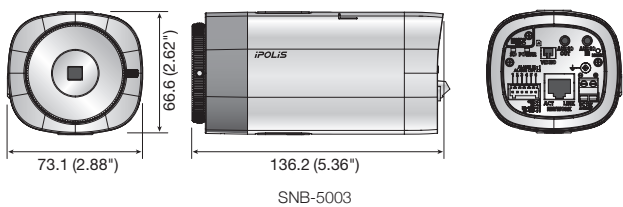

## Key Features

- Max. 1.3M (1280 x 1024) resolution
- 16 : 9 HD (720p) resolution support
- H.264, MPEG-4, MJPEG multiple codec, Multiple streaming
- WDR (130dB), Enhanced DIS, Defog, P-Iris
- Simple focus, Day & Night (ICR) : SNB-5004
- SD/SDHC/SDXC memory slot, Multi-crop streaming
- PoE, Bi-directional audio support

## Dimensions

Unit : mm (inch)