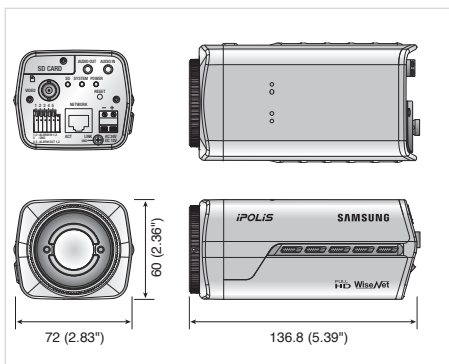

# SNB-7000

The SNB-7000 is an ONVIF compliant 3 Megapixel box camera that incorporates Samsung's WiseNet2 DSP chipset. This camera is capable of displaying multiple resolutions from CIF (320 x 240) through to 16:9 format 1080p full HD and up to 3 megapixel (2048 x 1536). The SNB-7000 Series cameras feature Smart Compression where a predefined Region of Interest (ROI) or faces (Face detection) are compressed differently than the rest of the image making them clearer while maximizing bandwidth and storage efficiency.

- Max. 3M (2048 x 1536) resolution
- 16:9 Full HD (1080p) resolution support
- H.264 / MJPEG multiple codecs
- WDR (supported in 2M mode only)
- Smart Compression (ROI encoding)
- True Day/Night (ICR)

# 3Megapixel Full HD Network Box Camera

## Dimensions

Unit : mm (inch)