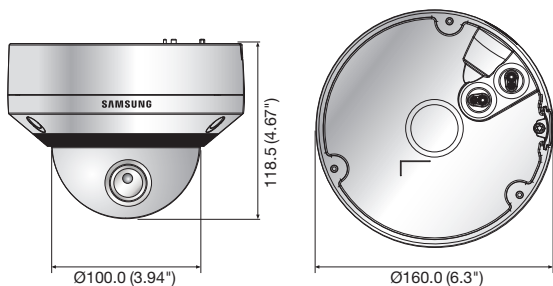

## Key Features

- Max. 3M (2048 x 1536) resolution
- 30fps@2,048 x 1,536 / 60fps@1,920 x 1,080
- 3 ~ 8.5mm (2.8x) motorized varifocal lens
- Simple focus (Motorized VF), P-Iris
- Day & Night (ICR), Enhanced DIS, Defog
- 3M real-time WDR (Max. 120dB)
- Multi-crop streaming, Heater by PoE
- micro SD/SDHC/SDXC memory slot
- IP66, IK10, Bi-directional audio support

## Dimensions

Unit : mm (inch)