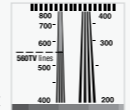

Ultra High Resolution of 560TV Lines

The SVD-4600 is equipped with SVIV to give the world's best horizontal resolution of 560TV lines for color and 700TV lines for B/W, providing excellent image quality.

EIAJ Test Chart