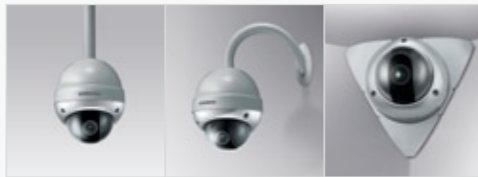

Applications for public safety facility, government & public offices, police stations

The SVD-4600 is the perfect choice for a video security system at government & public offices, police stations, and detention or public safety facilities.