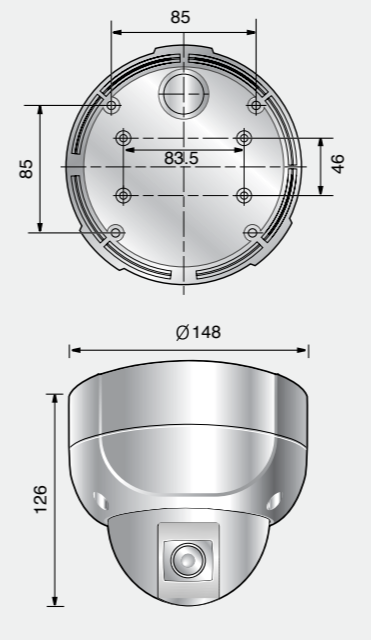

Dimensions

Unit : mm