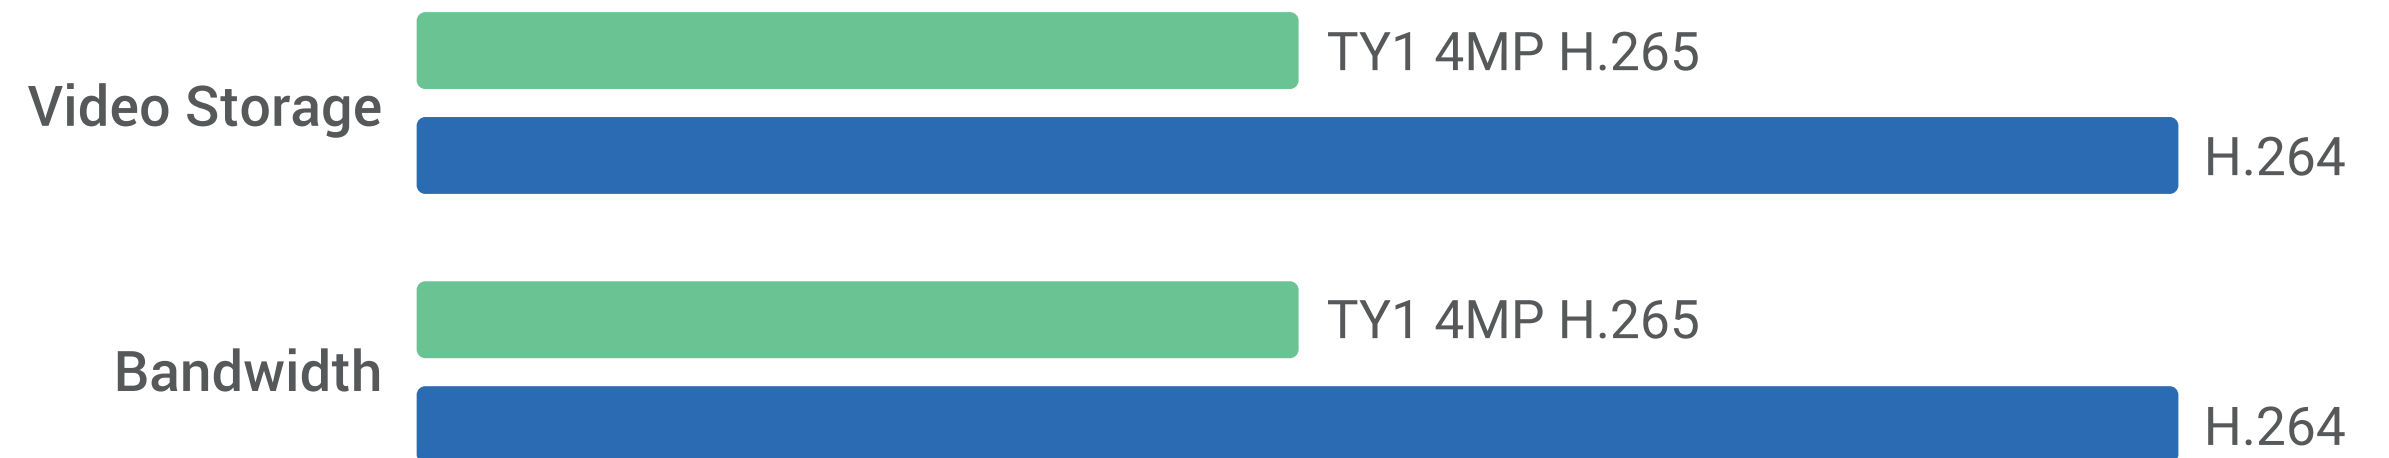

Save money on video storage and bandwidth.

The camera features the advanced H.265 video compression technology, achieving better video quality with only half the bandwidth and half the storage space of the previous H.264 video compression standard.

* The H.265 video compression applies when the 24/7 video recording is activated.

Two storage options.

Save your recordings with flexible and secured solutions. The TY1 comes with a built-in MicroSD card slot that can store up to 256 GB of recorded footage. You can also save your images to EZVIZ Cloud* for additional back-up.

* Cloud storage service is only available in certain markets. Please verify the availability before making any purchase.