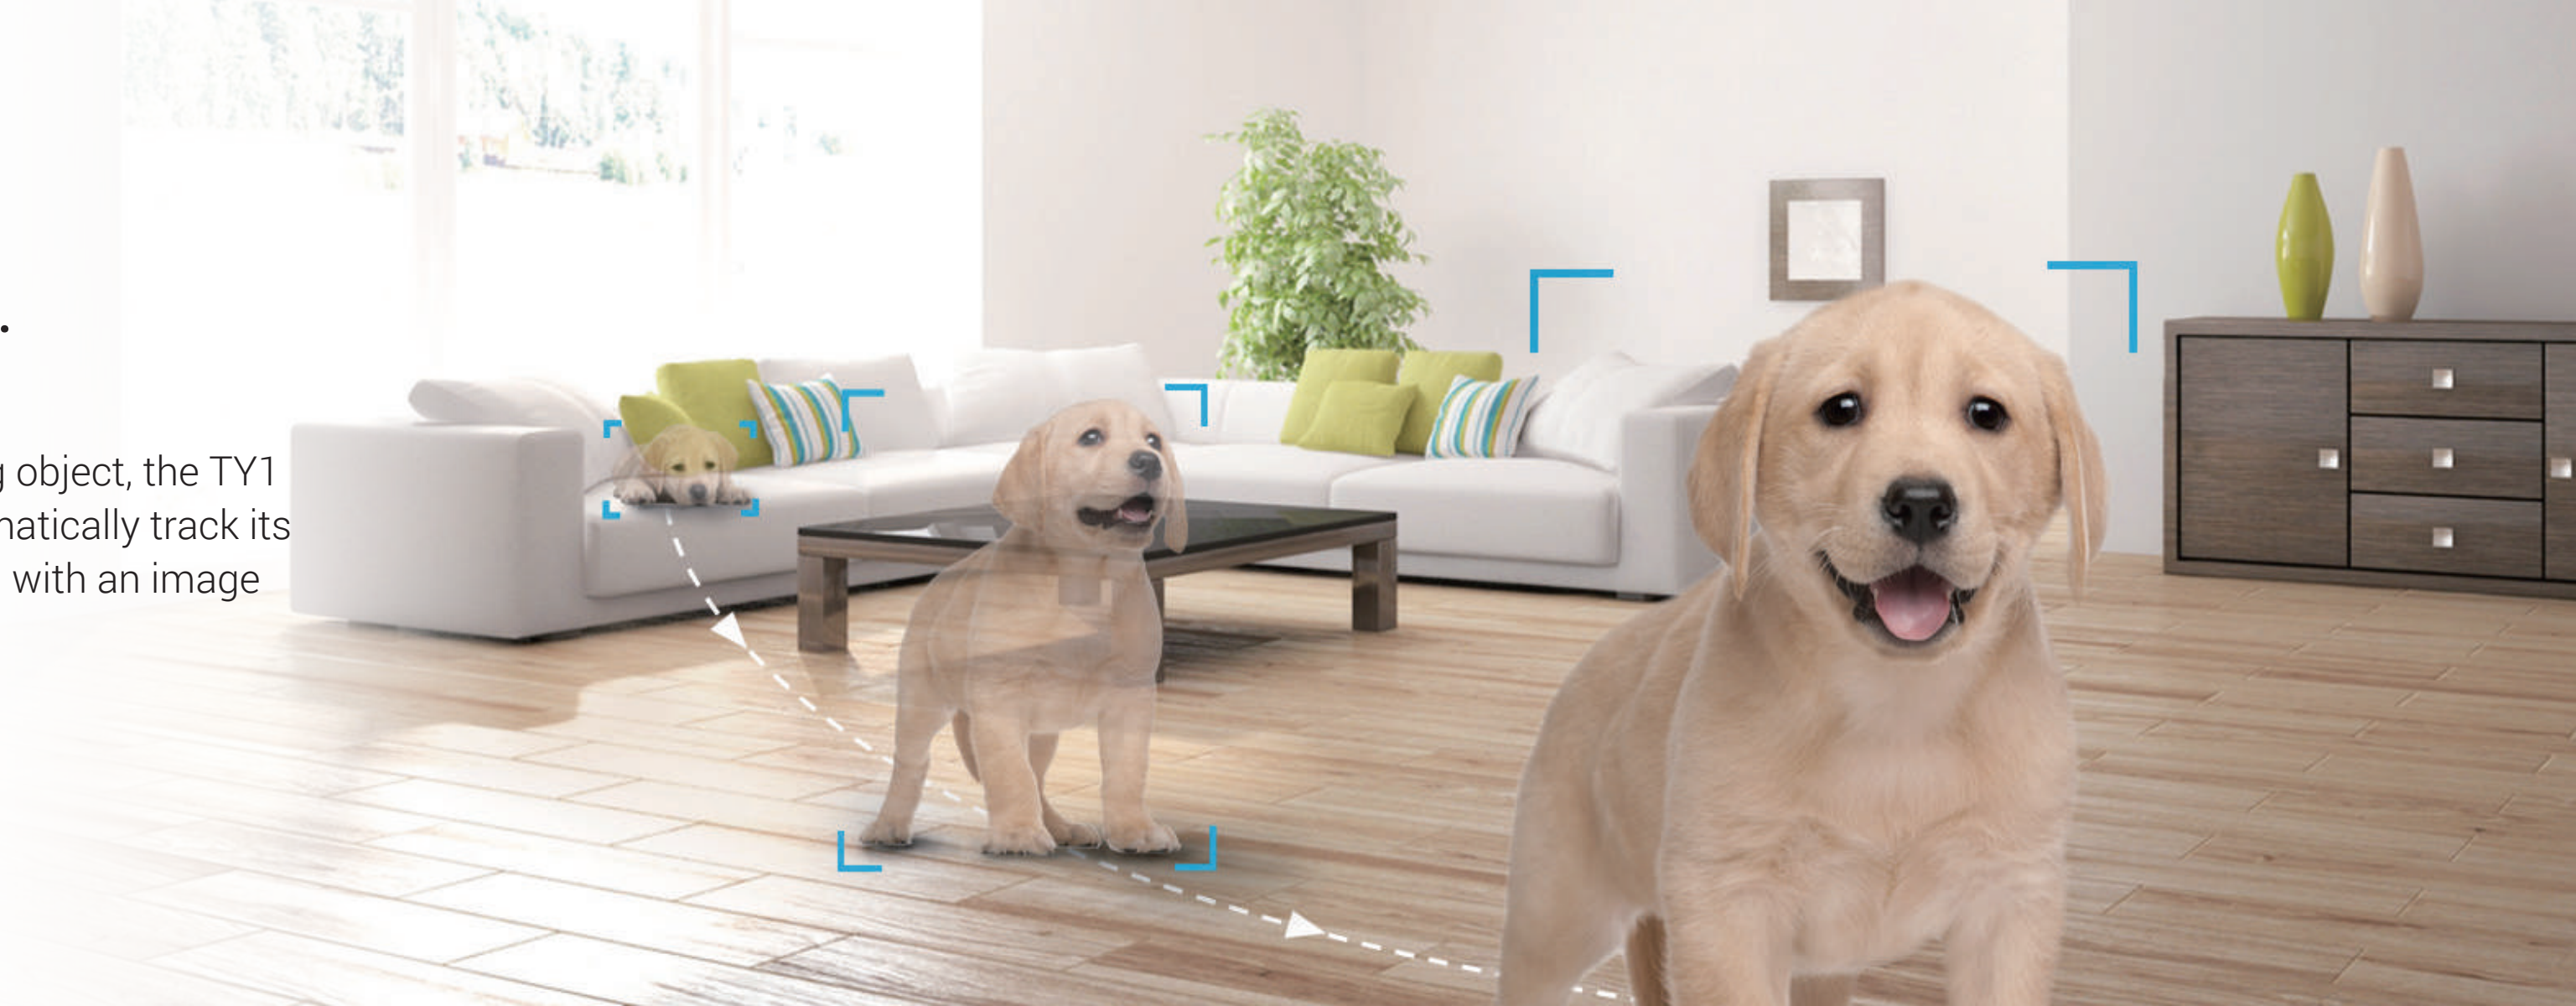

## Zero blind spots.

Keep tabs on every corner with just one TY1. Its expansive 360-degree field-of-view ensures full coverage, so you don't miss a thing.

- Vertical rotation  
55°

- Horizontal rotation  
350°

## Smart tracking.

---

When it detects a moving object, the TY1 is smart enough to automatically track its motion while alerting you with an image in real-time.