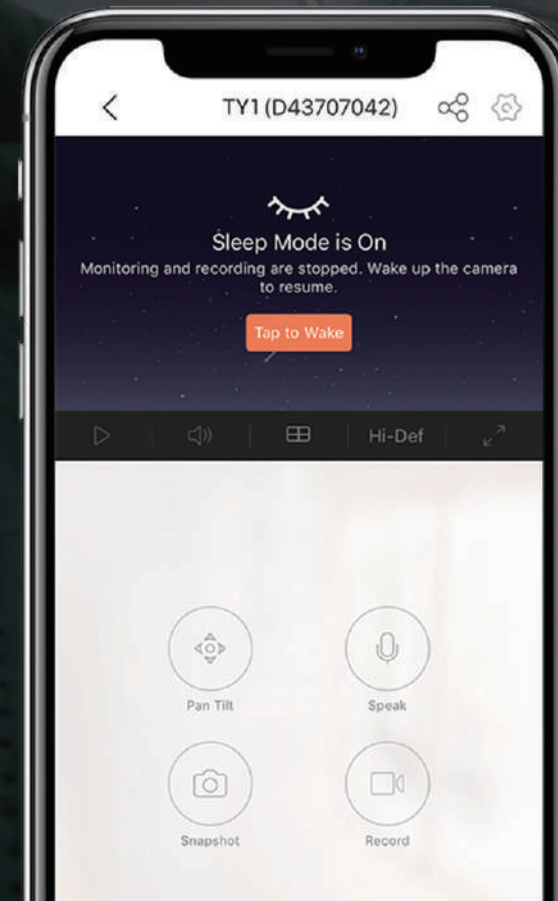

## Smart tracking.

---

When it detects a moving object, the TY1 is smart enough to automatically track its motion while alerting you with an image in real-time.

## Communication, anytime.

---

Talk to your loved ones and deter unwelcome strangers – all by using the TY1's two-way communication feature. Using the EZVIZ App on your mobile device, you can easily and conveniently enjoy communication wherever you might be.

## See further in the dark.

Enjoy round-the-clock protection with the TY1 camera. Using powerful Infrared LED lights, it lets you see up to 10 meters (33 feet) in dim light.

## We protect your data and privacy.

Protecting your data and privacy is our highest priority. Data transmission between the camera and the EZVIZ Cloud is encrypted from end to end. Only you have the keys to decrypt your data. To get an extra layer of privacy protection, you can always enable the camera's sleep mode on the EZVIZ App.