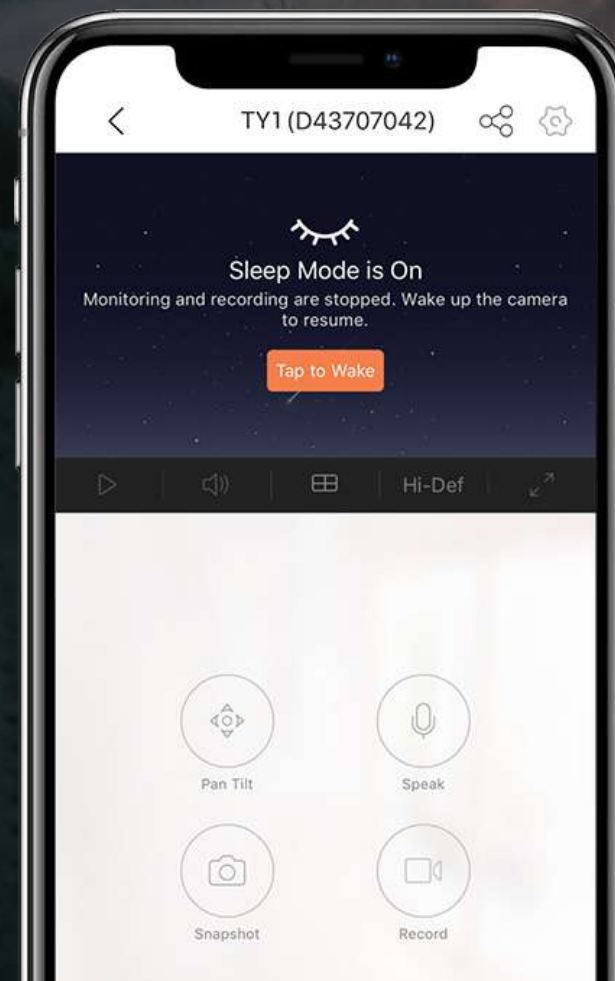

## Communication, anytime.

---

Talk to your loved ones and deter unwelcome strangers – all by using the TY1's two-way communication feature. Using the EZVIZ App on your mobile device, you can easily and conveniently enjoy communication wherever you might be.

## See further in the dark.

---

Enjoy round-the-clock protection with the TY1 camera. Using powerful Infrared LED lights, it lets you see up to 10 meters (33 feet) in dim light.

## We protect your data and privacy.

Protecting your data and privacy is our highest priority. Data transmission between the camera and the EZVIZ Cloud is encrypted from end to end. Only you have the keys to decrypt your data. To get an extra layer of privacy protection, you can always enable the camera's sleep mode on the EZVIZ App.